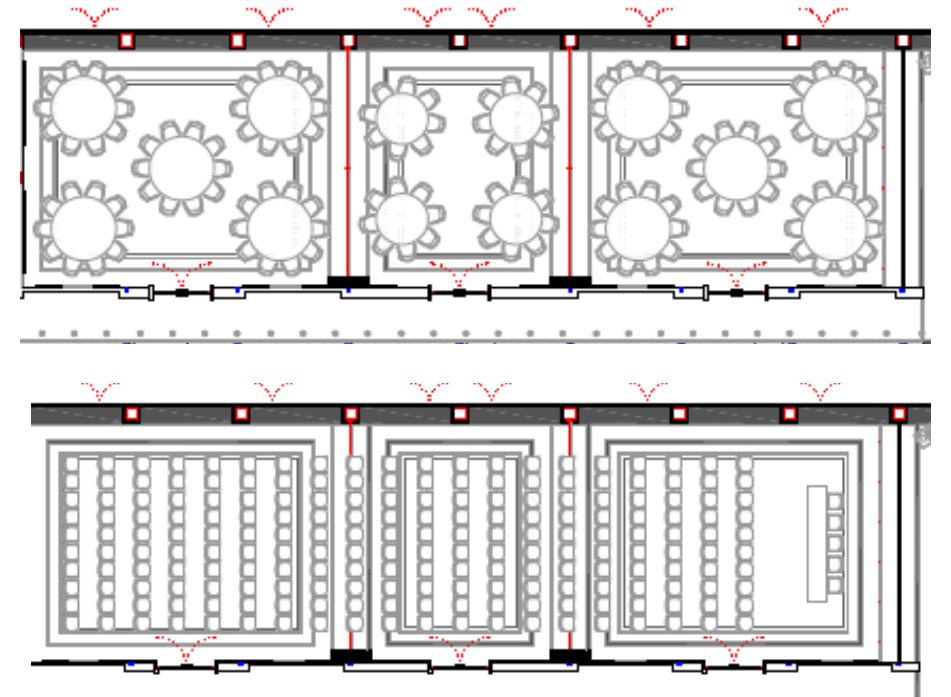

# Meeting Rooms

| HALLS                    | MEASURES & EXTRA INFO |         |        |          |          |          | CAPACITY   |   |  |   |   |   |  | AV EQUIPMENT |         |            |
|--------------------------|-----------------------|---------|--------|----------|----------|----------|--|---|--|---|---|---|--|--------------|---------|------------|
|                          | SIZE M <sup>2</sup>   | SIZE FT | WIDE m | LENGHT m | HEIGHT m | SUNLIGHT |  THEATER |  CLASSROOM |  U-SHAPED |  BOARDROOM |  CABARET |  BANQUET |  COCKTAIL | BEAMER       | SCREEN  | AUDIO      |
| BLESSED BALLROOM (1+2+3) | 212                   | 2282    | 7,86   | 26,82    | 4,45     | Yes      | 180  | 78  | -  | -   | 84  | 140   | 180  | PT-EZ590     | 406X228 | BUILT - IN |
| LLEVANT (1)              | 79                    | 850     | 7,86   | 9,82     | 4,45     | Yes      | 70   | 36  | 18   | 21  | 36  | 60  | 75   | PT-EZ590     | 406X228 | BUILT - IN |
| MISTRAL (2)              | 52                    | 559     | 7,86   | 6,80     | 4,45     | Yes      | 40   | 25  | 12   | 12  | 12  | 20  | 60   | -            | -       | BUILT - IN |
| PONENT (3)               | 80,87                 | 870     | 7,86   | 10,20    | 4,45     | Yes      | 70   | 36  | 18   | 21  | 36  | 60  | 75   | -            | -       | BUILT - IN |

# Meeting Rooms