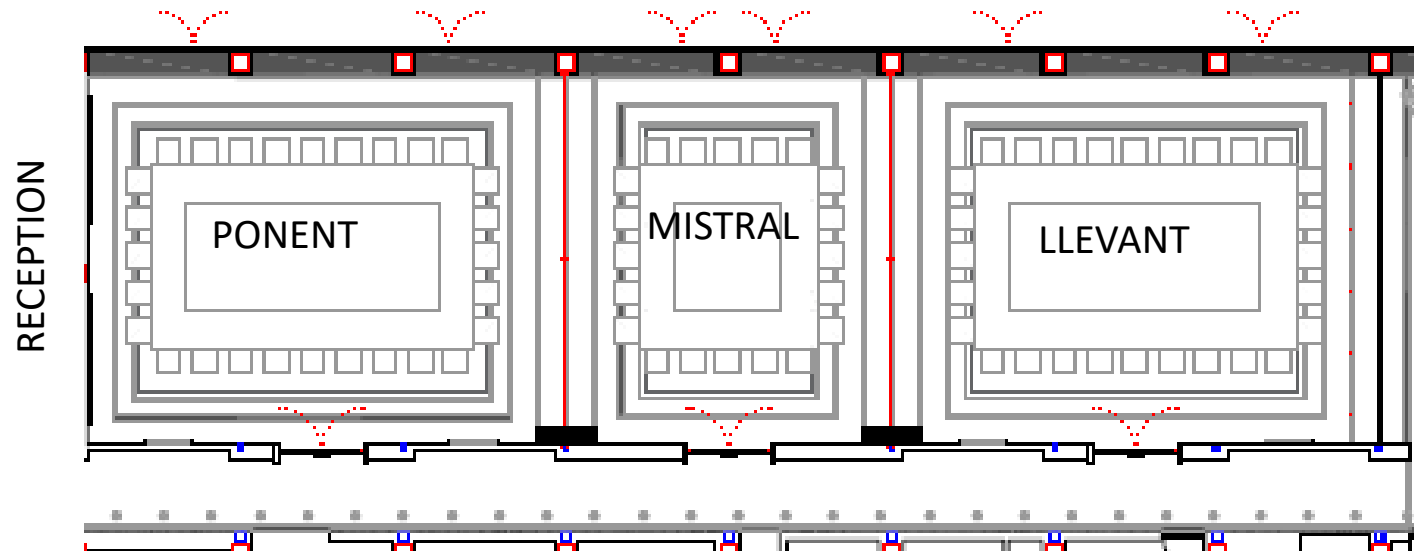

Meeting Rooms

HALLS	MEASURES & EXTRA INFO						CAPACITY							AV EQUIPMENT		
	SIZE M²	SIZE FT	WIDE m	LENGHT m	HEIGHT m	SUNLIGHT	THEATER	CLASSROOM	U-SHAPED	BOARDROOM	CABARET	BANQUET	COCKTAIL	BEAMER	SCREEN	AUDIO
BLESSED BALLROOM (1+2+3)	212	2282	7,86	26,82	4,45	Yes	180	78	-	-	84	140	180	PT-EZ590	406X228	BUILT - IN
LLEVANT (1)	79	850	7,86	9,82	4,45	Yes	70	36	18	21	36	60	75	PT-EZ590	406X228	BUILT - IN
MISTRAL (2)	52	559	7,86	6,80	4,45	Yes	40	25	12	12	12	20	60	-	-	BUILT - IN
PONENT (3)	80,87	870	7,86	10,20	4,45	Yes	70	36	18	21	36	60	75	-	-	BUILT - IN

WI-FI

SUNLIGHT

SCREENS AND PROJECTORS

AUDIO SYSTEM

CAR & PRODUCT LAUNCHES

INCENTIVES

CONFERENCES

Meeting Rooms